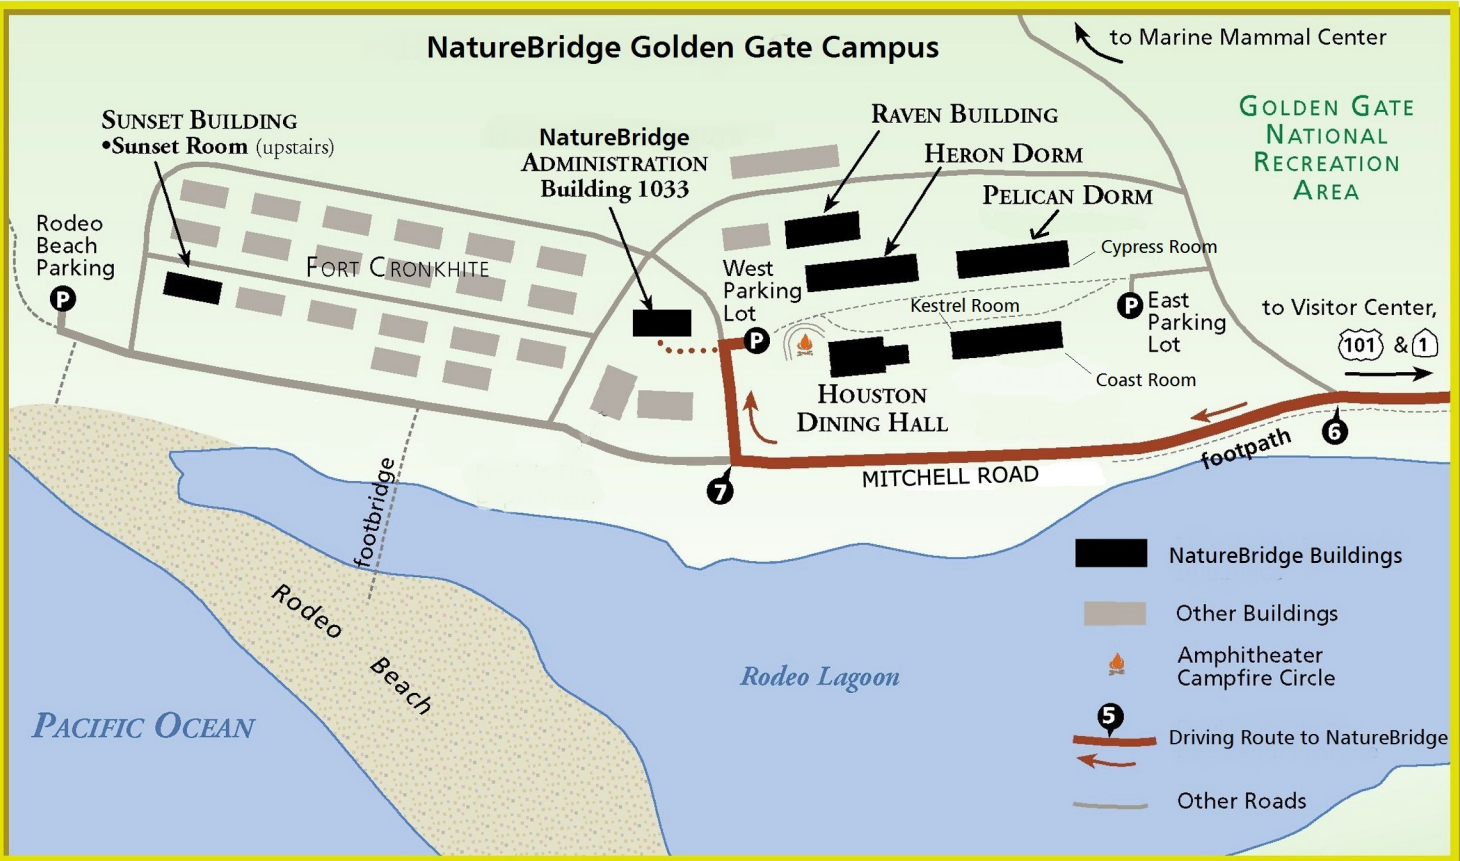

NatureBridge Golden Gate Campus

GOLDEN GATE
NATIONAL
RECREATION
AREA

SUNSET BUILDING
•Sunset Room (upstairs)

NatureBridge
ADMINISTRATION
Building 1033

RAVEN BUILDING

HERON DORM

PELICAN DORM

FORT CRONKHITE

Rodeo
Beach
Parking

West
Parking
Lot

Cypress Room

Kestrel Room

East
Parking
Lot

Coast Room

HOUSTON
DINING HALL

to Visitor Center,
101 & 1

MITCHELL ROAD

footpath

footbridge
Rodeo
Beach

PACIFIC OCEAN

Rodeo Lagoon

-  NatureBridge Buildings
-  Other Buildings
-  Amphitheater
Campfire Circle
-  Driving Route to NatureBridge
- 
-  Other Roads